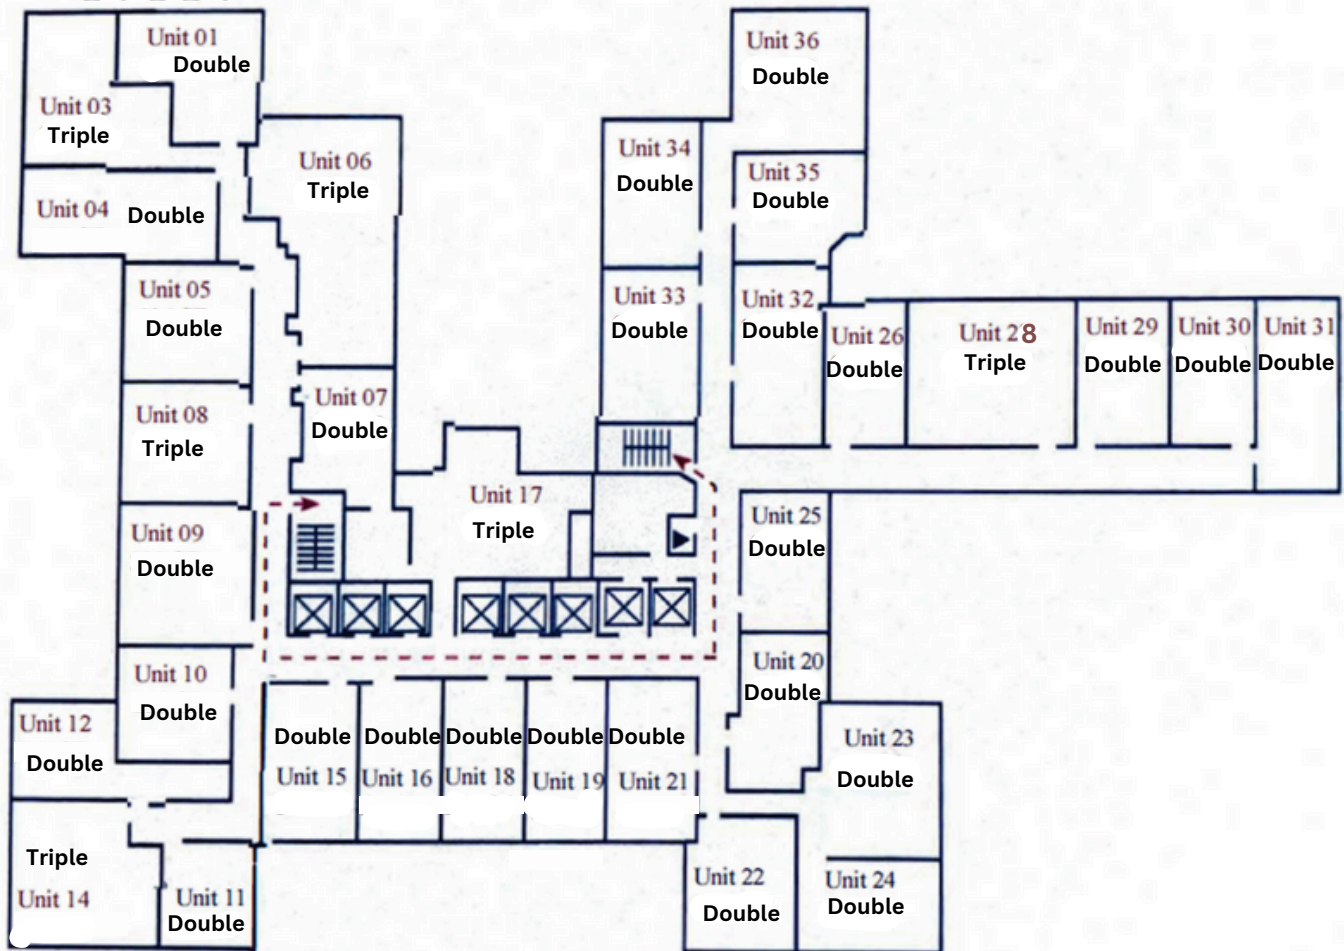

FOUND

STUDY

Turtle Bay

525 Lexington Ave
NYC, NY 10017

TYPICAL 3RD THROUGH 15TH FLOORPLAN

Triple